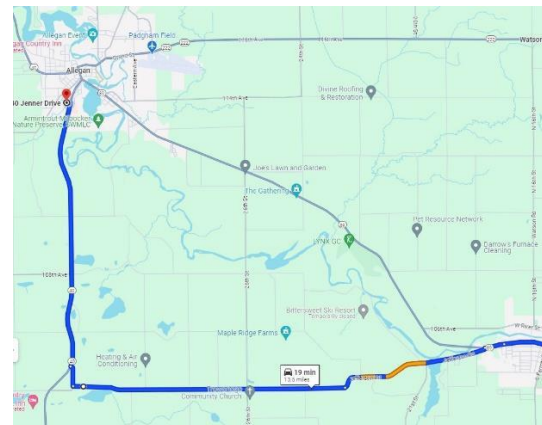

Beginning March 25th, Jenner Drive will be closed from M89 access through August

The map below shows the road closures in Allegan:

Please be sure to find an alternative route

Other roads that are open to get to OnPoint:

From North West:

From North East

From South East:

- Take Grand Street/Monroe Street/Western Avenue to Sherman Street
- Continue on Sherman Street
- Take Thomas Street to Jenner Drive
- Turn left onto Jenner Drive
- Destination will be on your left

- Take M-40 S/M-89 E/Lincoln Road
- Turn right onto Sherman Street to Ely Street
- Turn right onto Ely Street
- Turn left on Thomas Street
- Turn left on Jenner Drive
- Destination will be on your left

- Take M-89 W
- Turn left onto Jefferson Road
- Take Jefferson Road to Trowbridge Road
- Turn right onto M-40 North
- Destination will be on your left