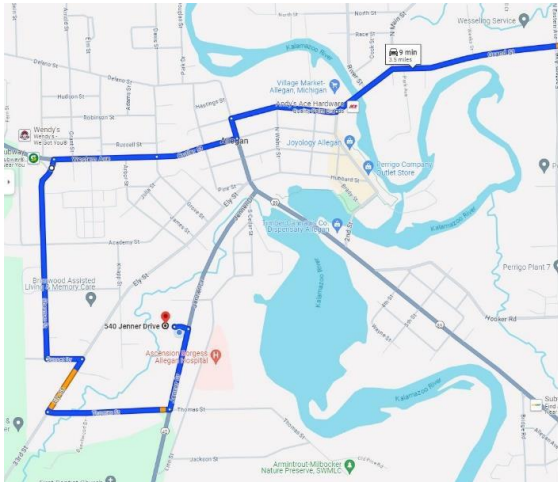

Beginning March 25th, Jenner Drive will be closed from M89 access through August

The map below shows the road closures in Allegan:

Please be sure to find an alternative route

Other roads that are open to get to OnPoint:

From North West:

From North East

From South East:

- Take Grand Street/Monroe Street/Western Avenue to Sherman Street
- Continue on Sherman Street
- Take Thomas Street to Jenner Drive
- Turn left onto Jenner Drive
- Destination will be on your left

- Take M-40 S/M-89 E/Lincoln Road
- Turn right onto Sherman Street to Ely Street
- Turn right onto Ely Street
- Turn left on Thomas Street
- Turn left on Jenner Drive
- Destination will be on your left

- Take M-89 W
- Turn left onto Jefferson Road
- Take Jefferson Road to Trowbridge Road
- Turn right onto M-40 North
- Destination will be on your left